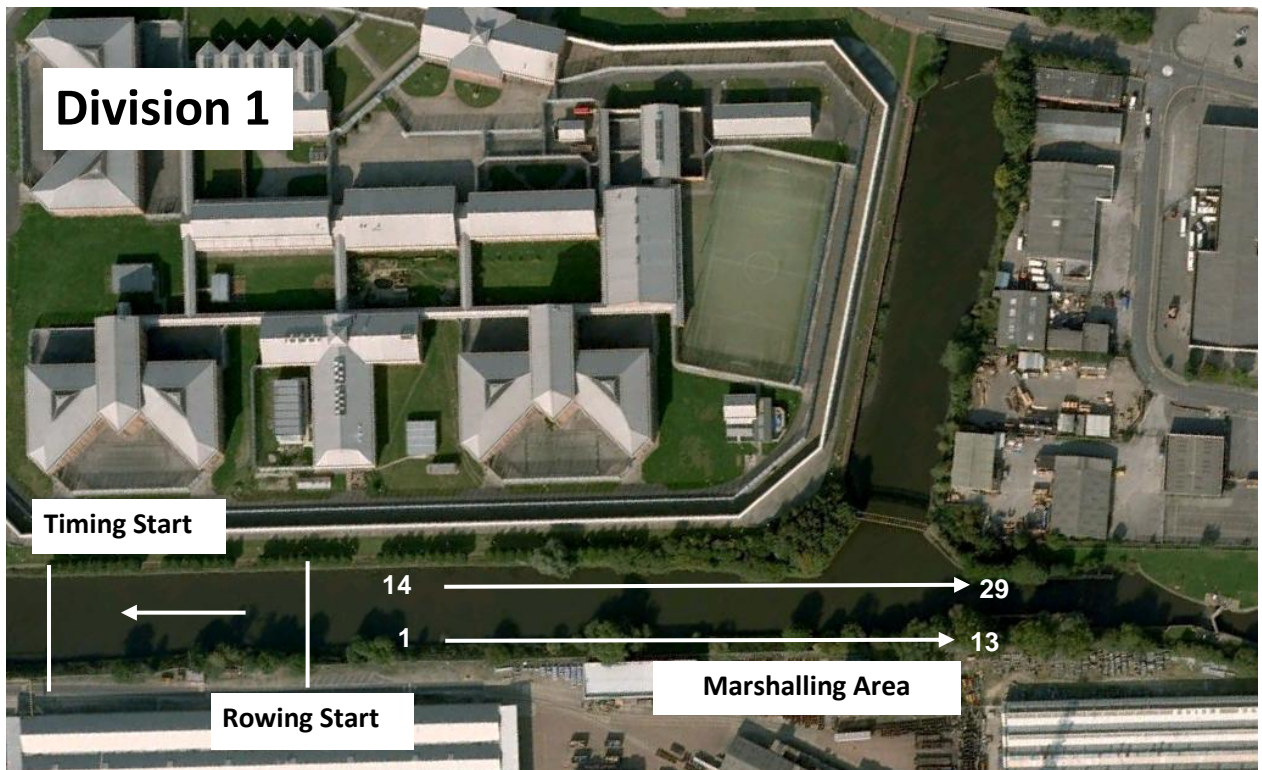

South Yorkshire Head – 10th February 2018

Start Marshalling Maps

Start Area

Boat Types per Division:

Div 1

- 9 x 8
- 12 x 4
- 5 x 2
- 3 x 1

Div 2

- 3 x 8
- 11 x 4
- 4 x 1

Div 3

- 9 x 8
- 13 x 4
- 8 x 2
- 7 x 1