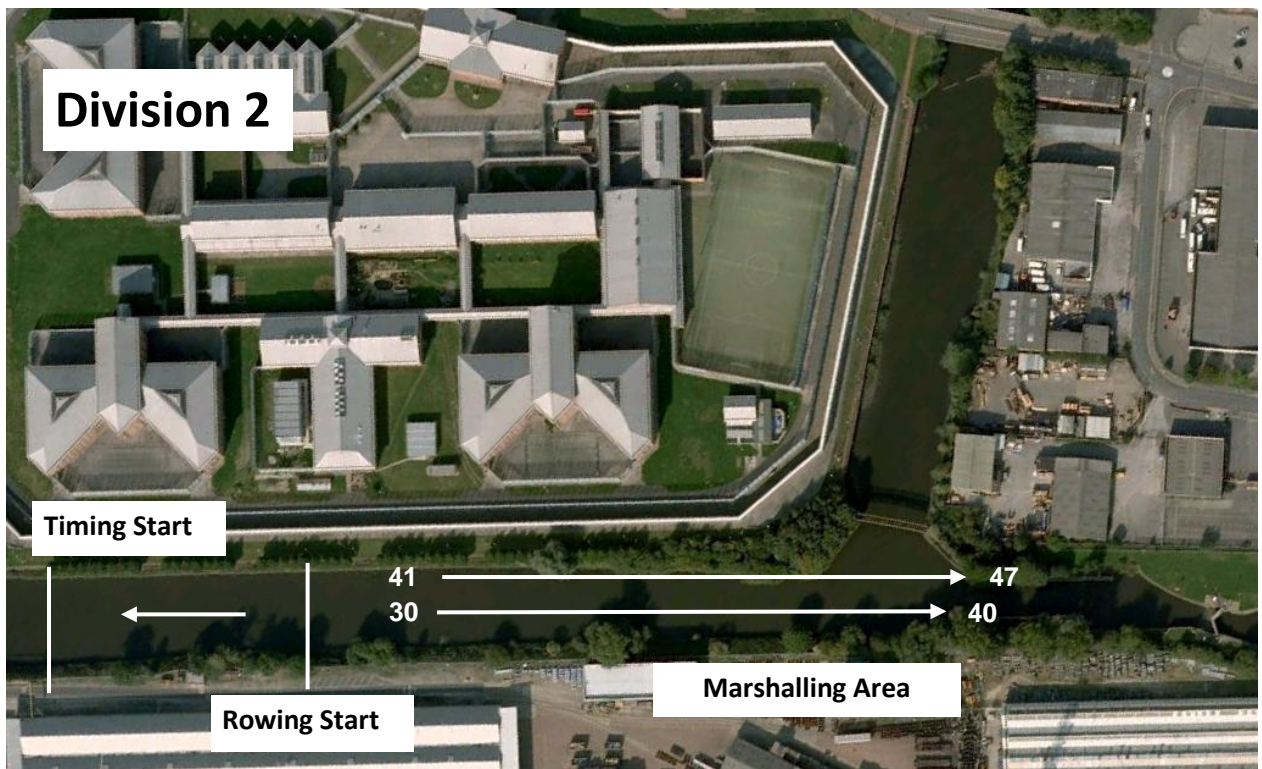

South Yorkshire Head – 10th February 2018

Start Marshalling Maps

Start Area

Boat Types per Division:

Div 1

- 9 x 8
- 12 x 4
- 5 x 2
- 3 x 1

Div 2

- 3 x 8
- 11 x 4
- 4 x 1

Div 3

- 9 x 8
- 13 x 4
- 8 x 2
- 7 x 1