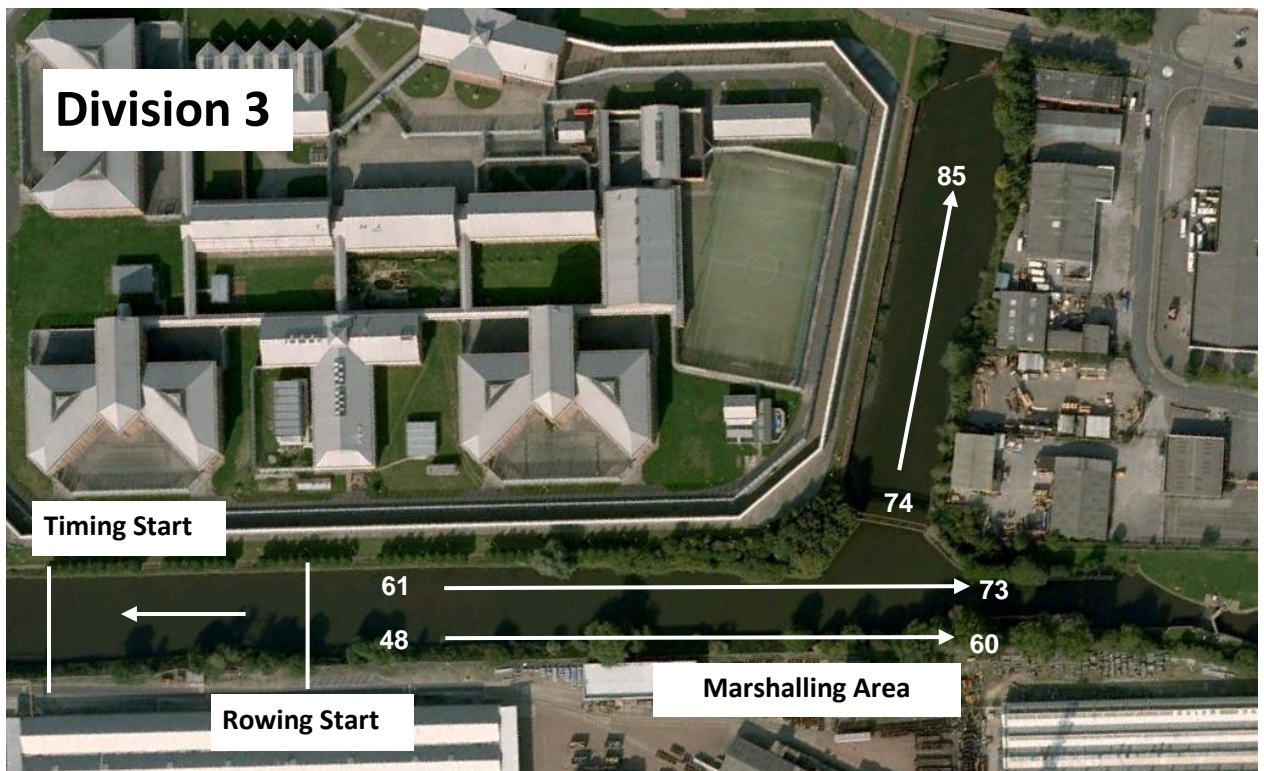

South Yorkshire Head – 10th February 2018

Start Marshalling Maps

Start Area

Boat Types per Division:

Div 1

- 9 x 8
- 12 x 4
- 5 x 2
- 3 x 1

Div 2

- 3 x 8
- 11 x 4
- 4 x 1

Div 3

- 9 x 8
- 13 x 4
- 8 x 2
- 7 x 1