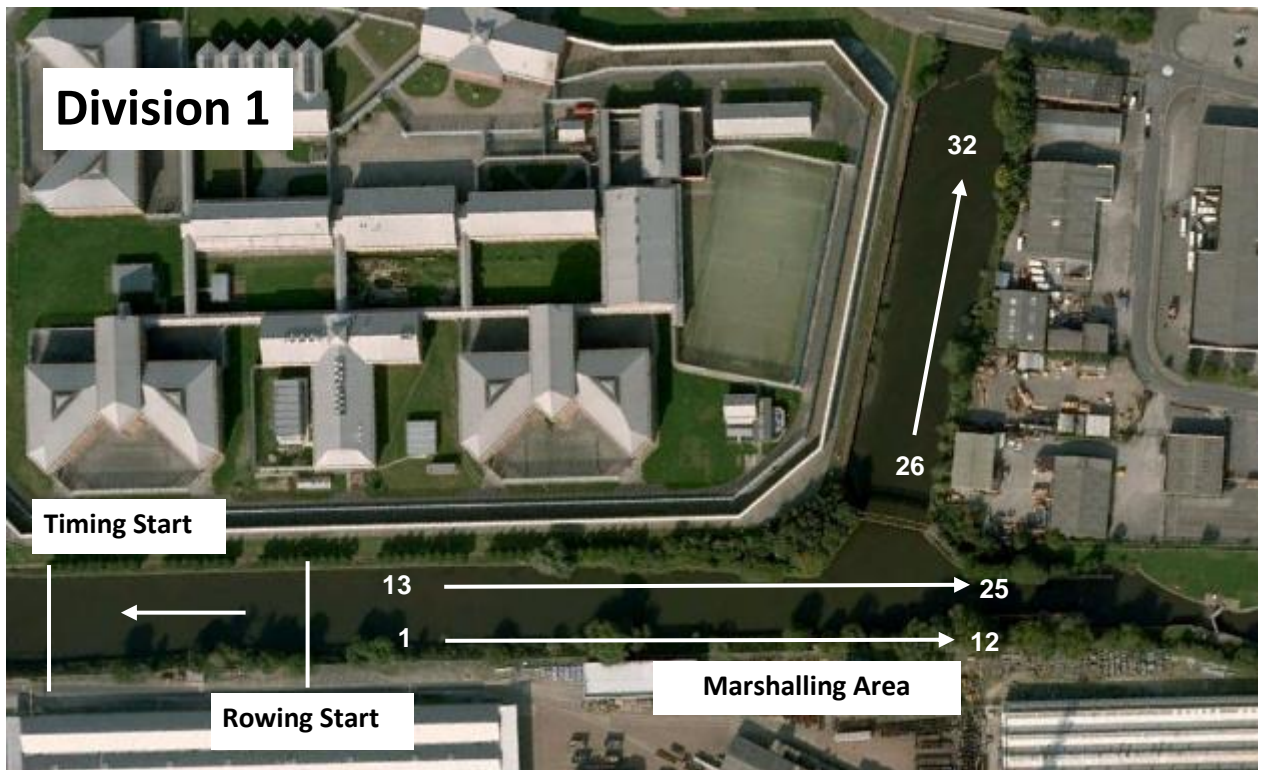

Head of the Don – 7th October 2018

Start Marshalling Maps

Start Area

Div 1: 1 eight; 15 fours; 7 doubles; 9 singles
 Div 2: 4 eights; 14 fours; 4 doubles; 6 singles