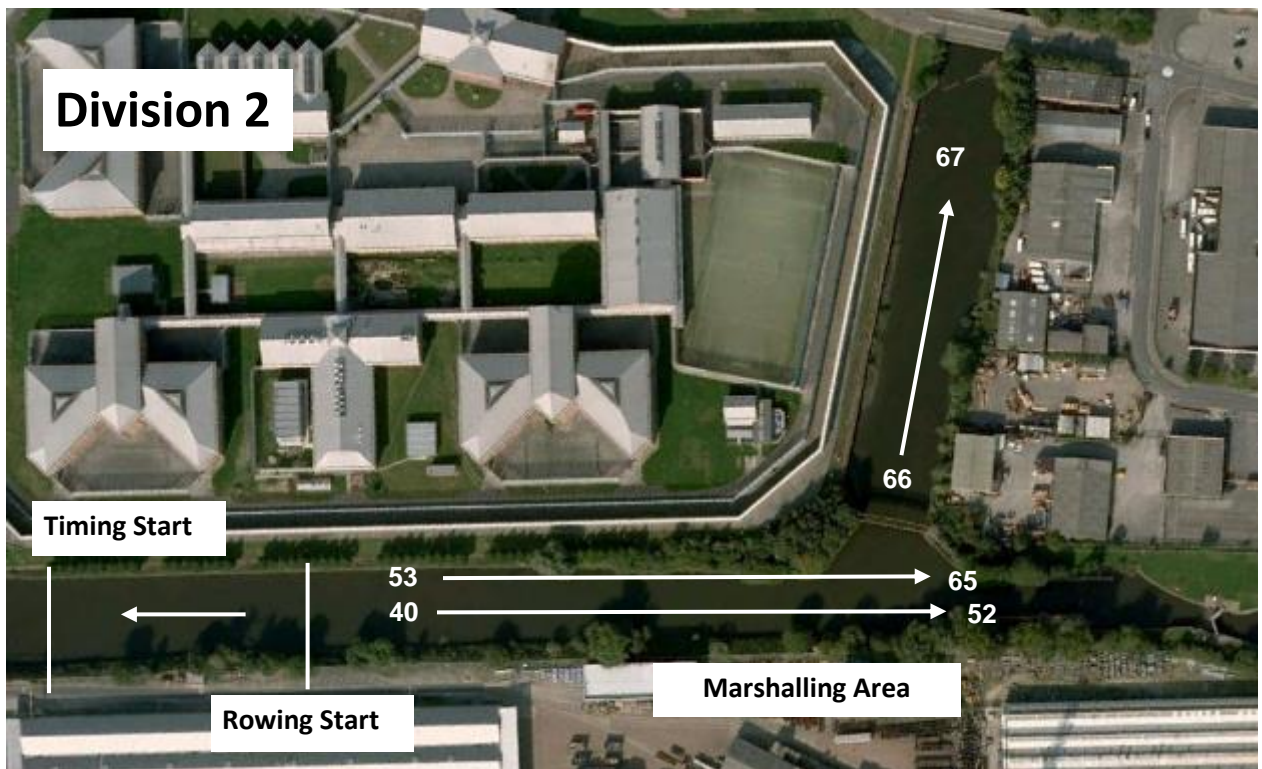

Head of the Don – 7th October 2018

Start Marshalling Maps

Start Area

Div 1: 1 eight; 15 fours; 7 doubles; 9 singles
 Div 2: 4 eights; 14 fours; 4 doubles; 6 singles