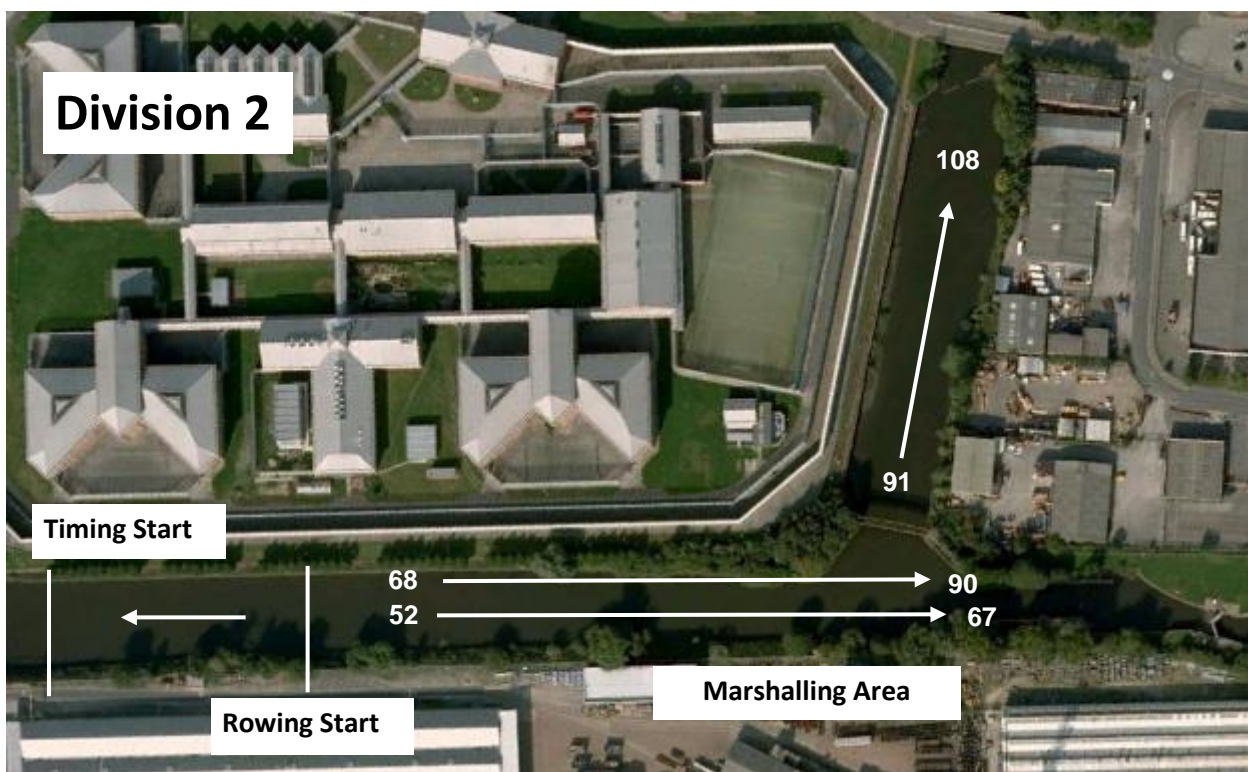

Head of the Don – 1st October 2017

Start Marshalling Maps

Start Area

Div 1: 6 eights; 23 fours; 12 doubles; 10 singles
 Div 2: 8 eights; 13 fours; 11 doubles; 25 singles