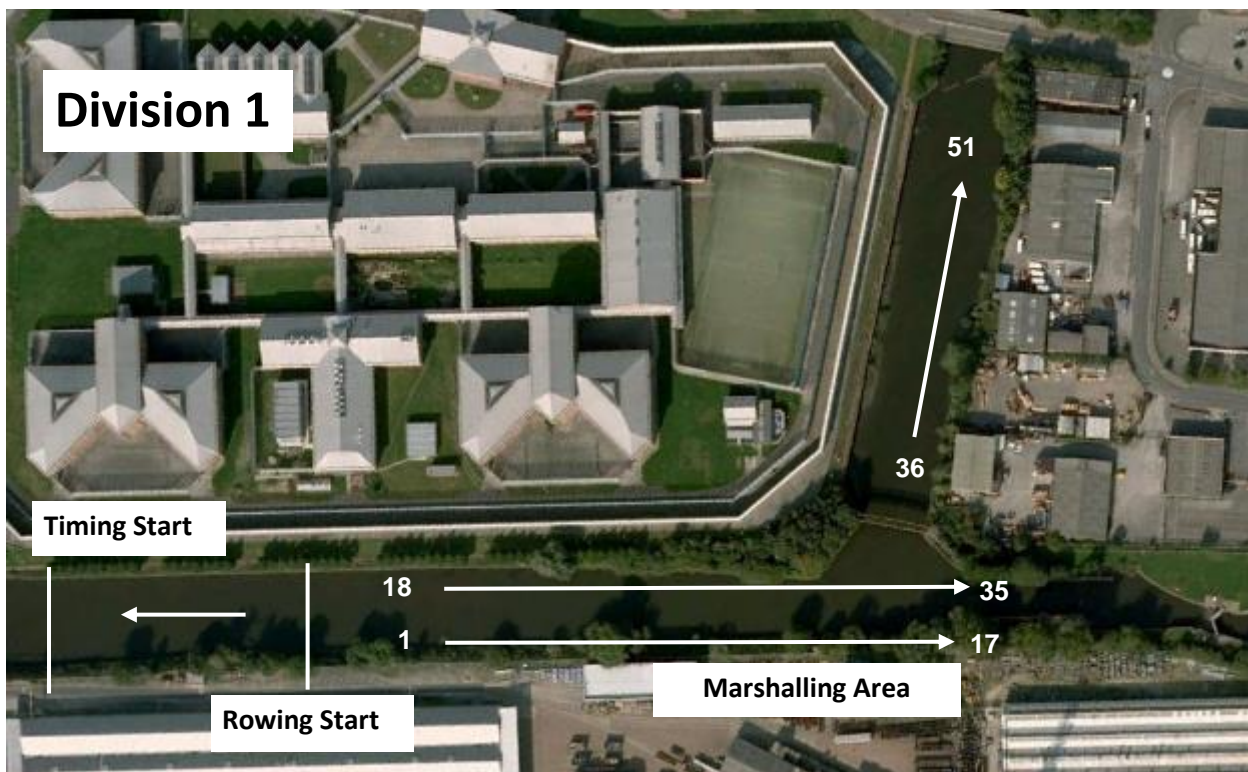

Head of the Don – 1st October 2017

Start Marshalling Maps

Start Area

Div 1: 6 eights; 23 fours; 12 doubles; 10 singles
 Div 2: 8 eights; 13 fours; 11 doubles; 25 singles